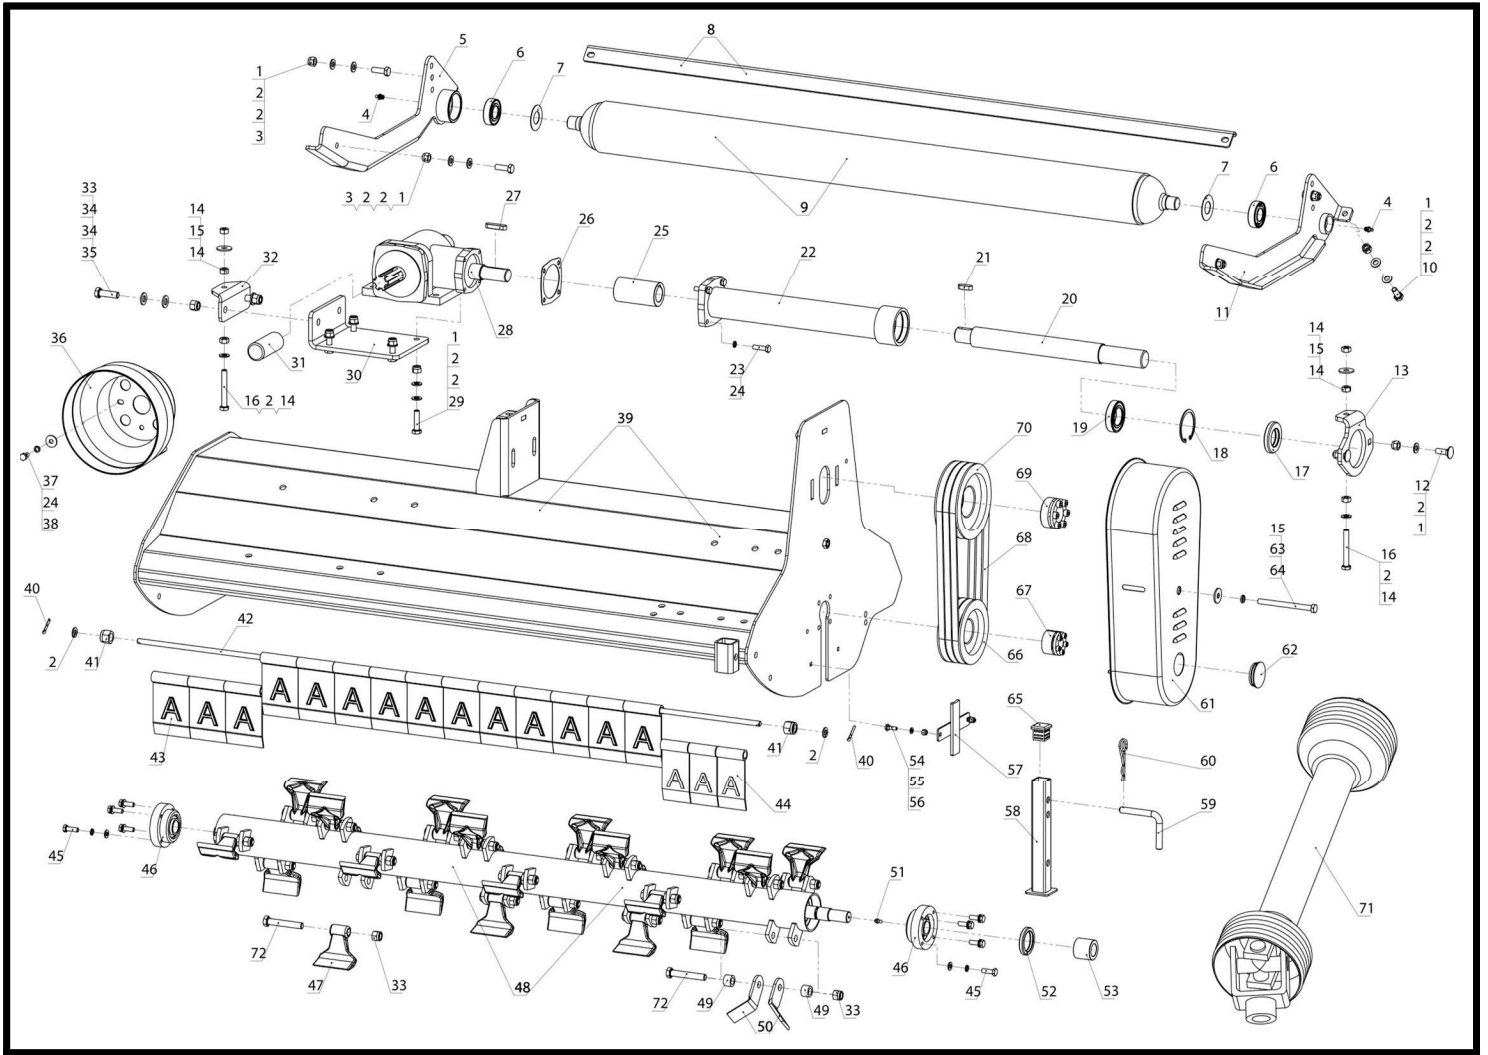

ASSEMBLY DRAWING LIST

KS PROFI series				
Ser.No	Code	Name & Specification	Quantity	Remarks
1	N000030	Lock nut	12	KDL, KDLP, KDS, KMHP, KDX, KDXP, KS, RS, KSP
2	W000014	Washer	26	KDL, KDLP, KDS, KMHP, KDX, KDXP, KS, RS, KSP
3	B000076	Bolt	4	KDL, KDS, KDXP, RS, KSP
4	000082	Grease Nipples	3	KDLP, KDS, KM, KMHP, KS, KSP
5	110004	(Left) adjust plate	1	KSP
6	110005	Bearing	2	KSP
7	110006	Back bearing roller cover	2	KSP
8	110007	Scraper for 95	1	KSP
	110008	Scraper for 105	1	KSP
	110009	Scraper for 115	1	KSP
	110010	Scraper for 125	1	KSP
	110011	Scraper for 135	1	KSP