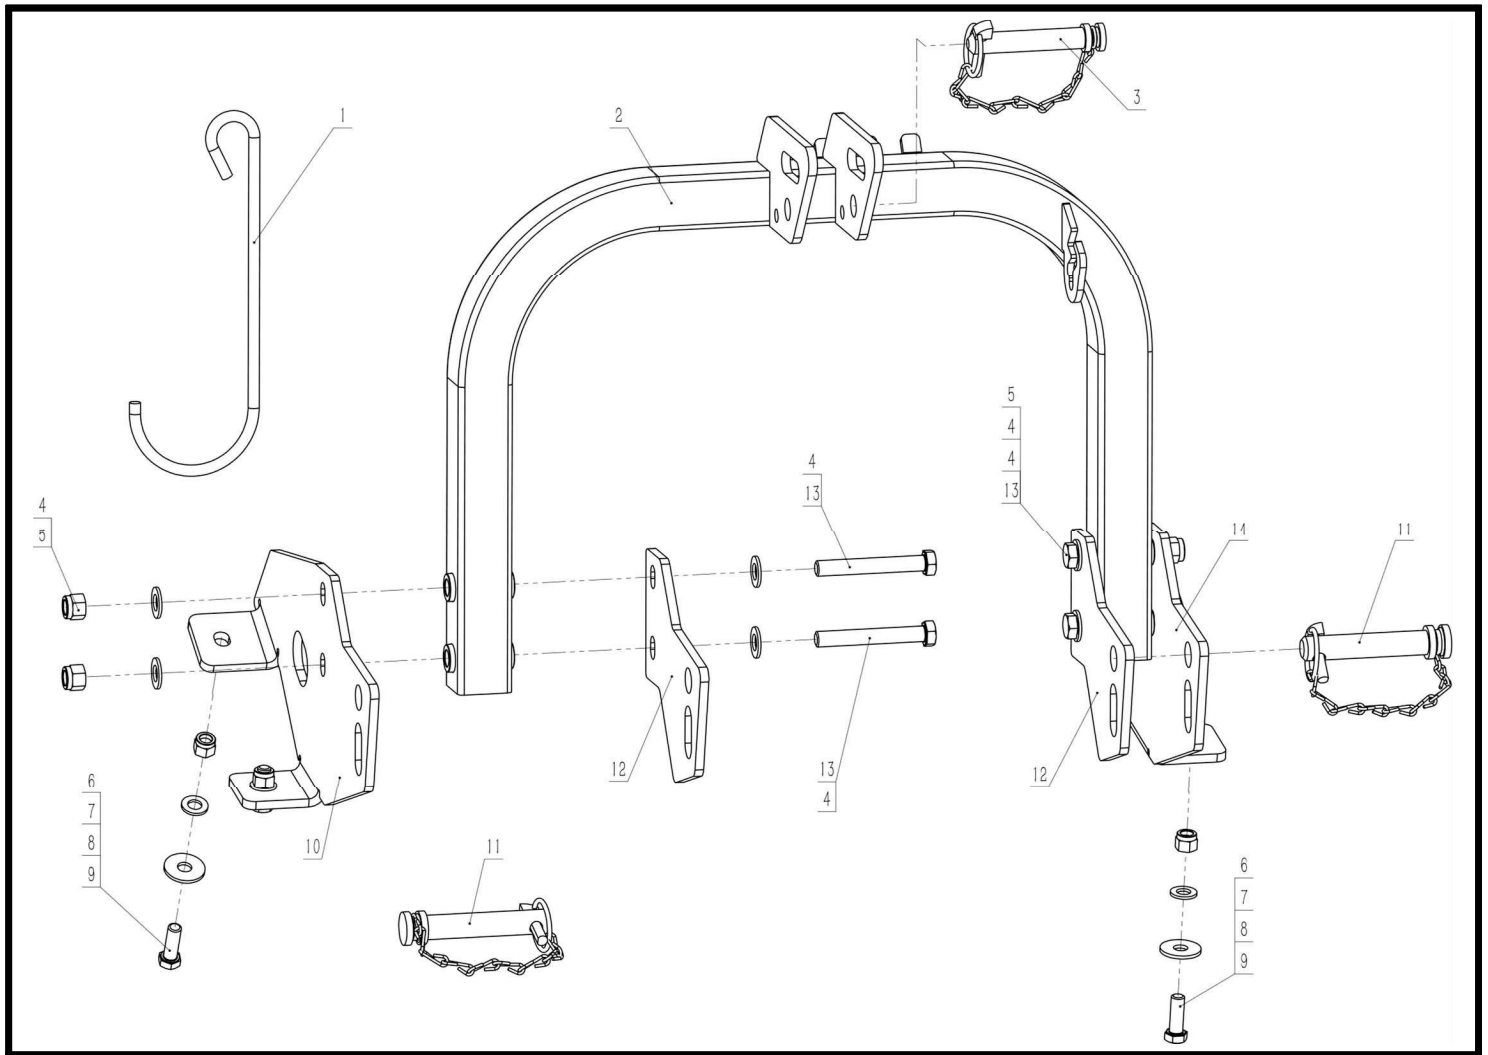

Ersatzteilliste KS - Profi

KS PROFI three-point linkage

Ser.No	Code	Name & Specification	Quantity	Remarks
1	100002	Hook	1	KDL, KDLP, KDS, KDX, KDXP, KM, KMHP, KSP
2	110000	Linkage	1	KSP
3	000001	Upper linkage pin	1	KDS, KM, KMHP, KS, RS, KSP
4	W000016	Washer	8	KDL, KDLP, KM, KDX, KDXP, KSP
5	N000032	Lock nut	4	KDL, KDLP, KM, KDX, KDXP, KS, KSP
6	N000031	Lock nut	4	KDL, KDLP, KDS, KM, KMHP, KDX, KDXP, KS, RS, KSP
7	W000015	Washer	4	KDL, KDLP, KDS, KM, KMHP, KDX, KDXP, KS, RS, KSP
8	W000010	Big washer	4	KDL, KDLP, KDS, KM, KMHP, KDX, KDXP, KSP
9	B000085	Bolt	4	KDL, KDLP, KDS, KM, KMHP, KDX, KDXP, KS, RS, KSP
10	110001	Linkage plate (Right)	1	KSP
11	300014	Lower linkage pin	2	KDS, KSP
12	110002	Lower linkage plate	2	KSP
13	B000152	Bolt	4	RS, KSP
14	110003	Linkage plate (Left)	1	KSP