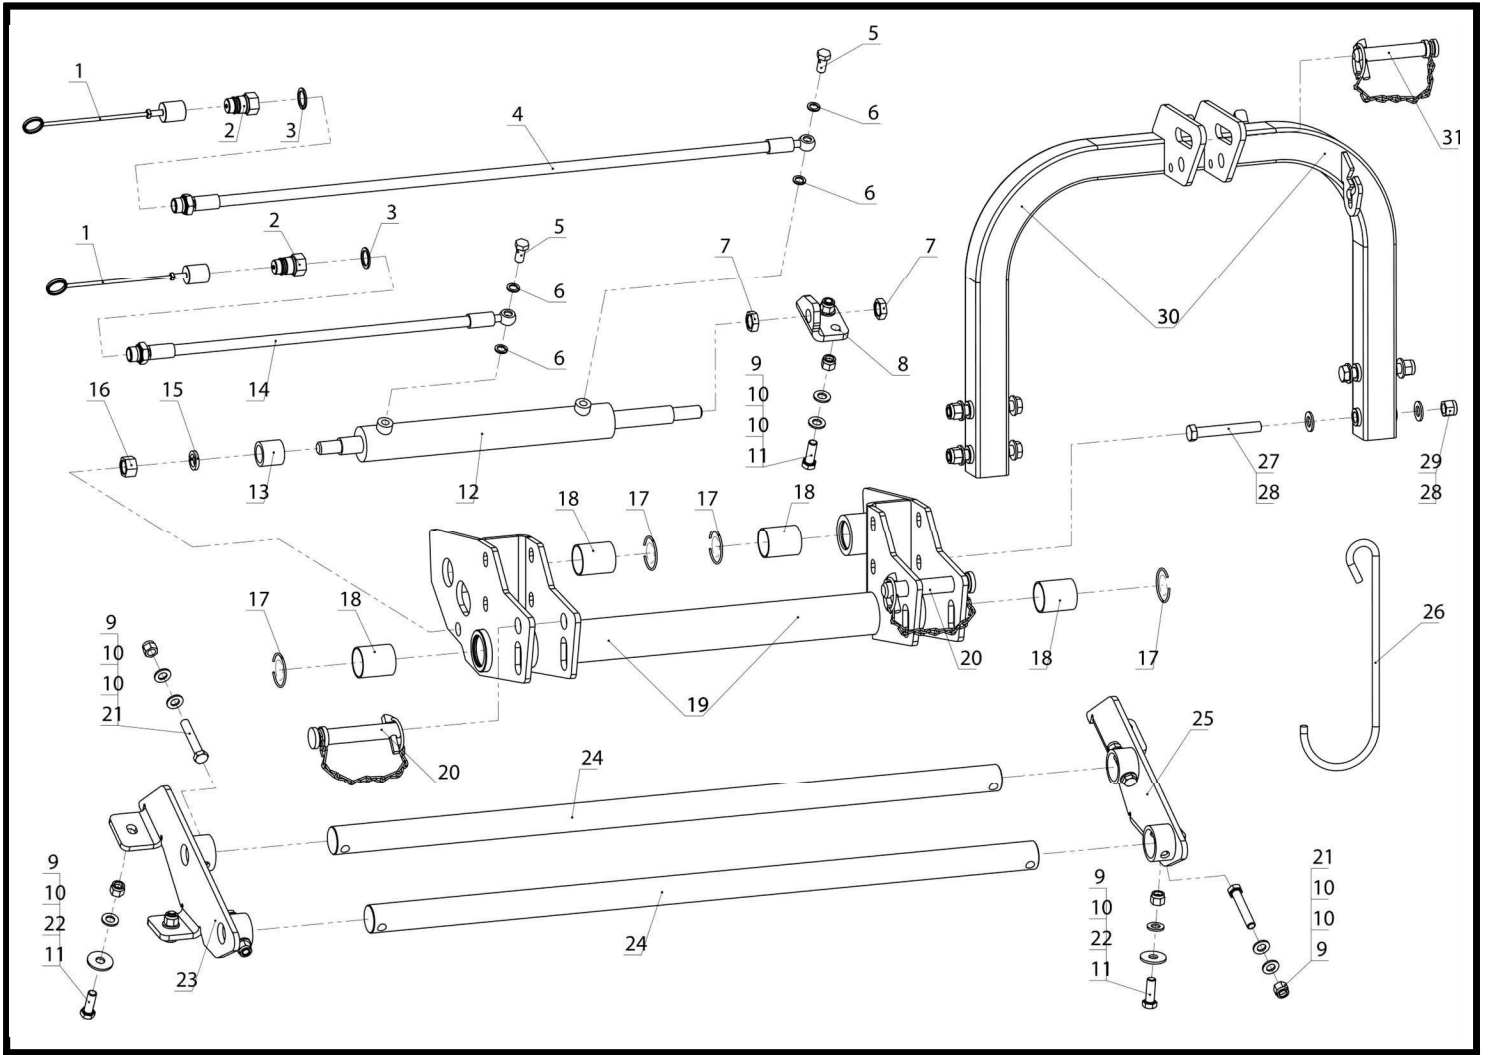

ASSEMBLY DRAWING LIST

KSHP PROFI three-point linkage

Ser.No	Code	Name & Specification	Quantity	Remarks
1	200004	Quick change connector cover	2	KDL, KDLP, KDS, KDX, KDXP, KMH, KMHP, KSHP
2	200005	Hose Quick connector G1/2	2	KDL, KDLP, KDS, KDX, KDXP, KMH, KMHP, KSHP
3	200006	Combination washer G1/2	2	KDL, KDLP, KDS, KDX, KDXP, KMH, KMHP, KSHP
4	200010	Hose 1900mm	1	KMH, KMHP, KDX, KDXP, KSHP
5	200008	Hollow bolt	2	KDL, KDLP, KDS, KDX, KDXP, KMH, KMHP, KSHP
6	200009	Combination washer	4	KDL, KDLP, KDS, KDX, KDXP, KMH, KMHP, RS, KSHP
7	N000018	Thin nut	2	KMH, KMHP, KDX, KDXP, KSHP
8	110093	Cylinder holder	1	KSHP
9	N000031	Lock nut	10	KDL, KDLP, KDS, KM, KMHP, KDX, KDXP, KS, RS, KSP
10	W000015	Washer	16	KDL, KDLP, KDS, KM, KMHP, KDX, KDXP, KS, RS, KSP
11	B000085	Bolt	6	KDL, KDLP, KDS, KM, KMHP, KDX, KDXP, KS, RS, KSP

KSHP PROFI three-point linkage

Ser.No	Code	Name & Specification	Quantity	Remarks
12	110094	Cylinder	1	KSHP
13	200013	Cylinder sleeve	1	KMH, KMHP, KDX, KDXP, KSHP
14	200007	Hose 1500mm	1	KMH, KMHP, KDX, KDXP, KSHP
15	W000005	Spring washer	1	KMH, KMHP, KDX, KDXP, KSHP
16	N000012	Nut	1	KMH, KMHP, KDX, KDXP, KSHP
17	S000015	Circlip for hole	4	KDX180-200, KMH, KMHP, KSHP
18	200023	Self-lubricating bearing	4	KDX180-200, KDL, KDLP, KMH, KMHP, KSHP
19	110095	Linkage tube	1	KSHP
20	300014	Lower linkage pin	2	KDS, KSP
21	B000029	Bolt	4	KMH, KMHP, KSHP
22	W000010	Big washer	4	KDL, KDLP, KDS, KM, KMHP, KDX, KDXP, KSP
23	110096	Linkage plate (Right)	1	KSHP
24	110097	Slide pipe	2	KSHP
25	110098	Linkage plate (Left)	1	KSHP
26	100002	Hook	1	KDL, KDLP, KDS, KDX, KDXP, KM, KMHP, KSP
27	B000152	Bolt	4	RS, KSP
28	W000016	Washer	8	KDL, KDLP, KM, KDX, KDXP, KSP
29	N000032	Lock nut	4	KDL, KDLP, KM, KDX, KDXP, KS, KSP
30	110000	Linkage	1	KSP
31	000001	Upper linkage pin	1	KDS, KM, KMHP, KS, RS, KSP